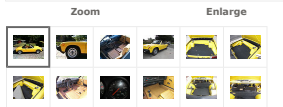

Shop by category

All of eBay Motors

Advanced

This Buy It Now listing has ended.

Recommendations for you

 Porsche : 914 Base Coupe 2-Door $10,200.00 3d 15h	 Porsche : 914 Targa 2 Door $2,395.00 2d 5h	 Porsche : 914 2 Door $15,999.00 3d 5h	 Porsche : 914 2 door $2,250.00 3d 15h	 Porsche : 914 Base $4,600.00 2d 20h
 Porsche : 914 Base $4,000.00 2d 22h	 Porsche : 928 Base Coupe 2-Door $3,201.00 20h 44m	 Porsche : 944 Base Coupe 2-Door $7,995.00 2d 3h	 Porsche : 944 Base Coupe 2-Door $2,400.00 2d 23h	 Porsche : Boxster base coupe ... $5,800.00 3d 3h

1975 Porsche 914

1975 Porsche 914 Base Coupe 2-Door 1.8L, 2980 Original Miles [Research 1975 Porsche 914](#)
2980 Original Miles

Have one to sell? [Sell it yourself](#)

Item Location: Los Altos, California, United States
Ended: Jun 07, 2013 16:02:53 PDT
Bid history: [3 bids](#)

Sold For: **US $42,000.00**
[Add to list](#)

- [Get low monthly payments](#)
- [Order an independent inspection](#)
- [Get a FREE Quote from GEICO](#)

Payment: Full payment required within 3 days of auction close.

Shipping: Buyer responsible for vehicle pick-up or shipping. [Vehicle shipping quote is available.](#)

Seller info

[trader_ricky (5)](#)

- [Ask a question](#)
- [Save this seller](#)
- [See other items](#)

Other item info

Item number: 181152533894
Item condition: Used
Sells to: Worldwide

Share: [Print](#) | [Report item](#)

Find Your Car at a Location Near You

Enter Your Zip

[Find your dream car](#)

AdChoice

[Description](#) [Vehicle History Report](#) [Shipping](#) [Payment](#)

1975 Porsche 914

Vehicle Inspections
[Order an inspection](#) to learn more about this vehicle from an independent third party

Condition:	Used: A vehicle is considered used if it has been registered and issued a title. Used vehicles have had at ... Read more	Year:	1975
Exterior Color:	Summer Yellow	Make:	Porsche
Interior Color:	Tan	Model:	914
Number of Cylinders:	4	Trim:	Base Coupe 2-Door
Transmission:	5 speed manual	Engine:	1.8L 1795CC H4 GAS OHV Naturally Aspirated
Body Type:	Coupe	Drive Type:	RWD
Vehicle Title:	Clear	Mileage:	2,980
Fuel Type:	GAS		

This vehicle is sold as is and buyer will be asked to make full payment with a certified check 3 days after close of sale.