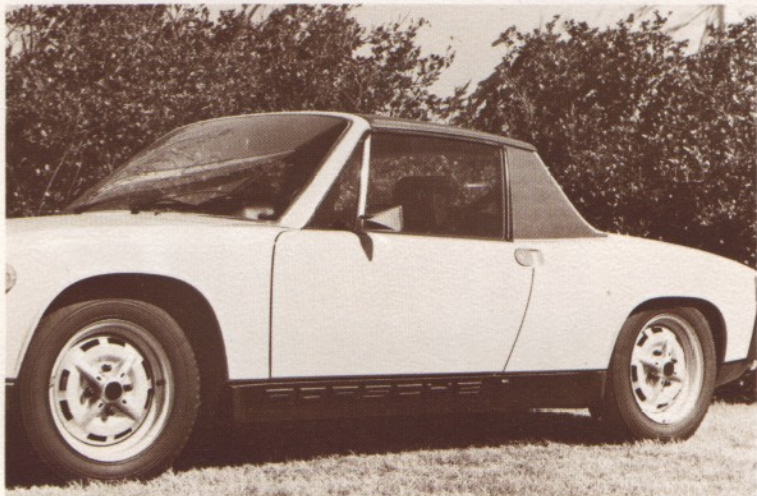

Accessories

for

Porsche & Audi

Porsche 914 Rocker Panel ZPW 201 916 (Set of two)

Porsche 914 Front Spoiler ZPW 201 914

Fox Console Extension ZAW 201 129
(Fits 1975 model only)

Fox Front Spoiler ZVW 201 903

Fox Rocker Panel and Rear Fender Trim ZVW 201 302 (Set of four)

Universal Door Pocket ZVW 201 121 (Set of two)
(Fits all models)

Auto-Cruise®

Main Auto-Cruise Kit:

ZVW 201 701 For Audi 100, Audi Fox
ZVW 201 702 1977 Porsche 924

Installation Kits:

ZVW 201 713 1975 Audi 100
ZVW 201 714 1975 Audi Fox
ZVW 201 717 1976 Audi 100
ZVW 201 718 1976 Audi Fox
ZVW 201 722 1977 Porsche 924