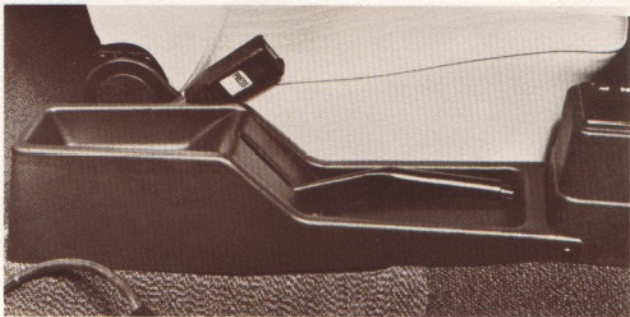

Fox Console Extension ZAW 201 129
(Fits 1975 model only)