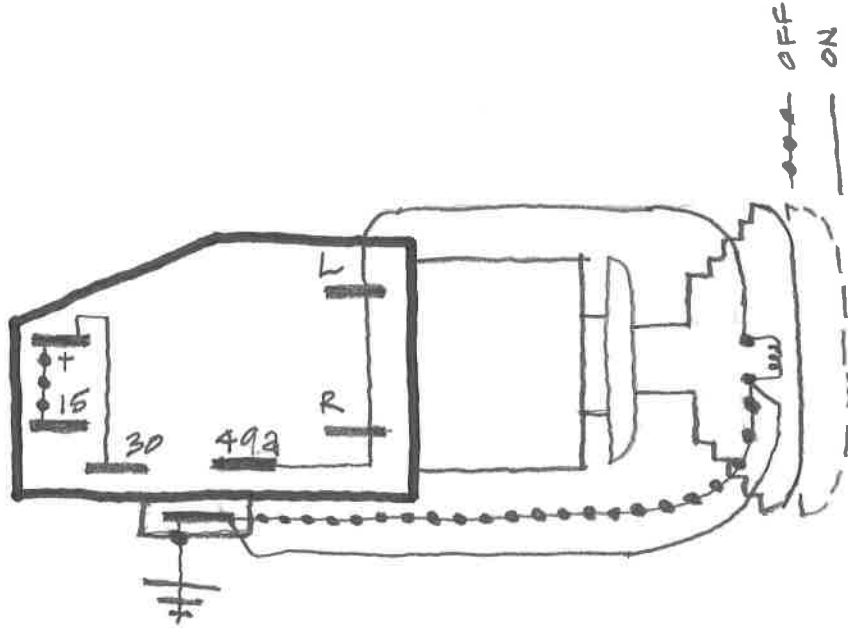

# HEADLIGHT SWITCHES PORSCHE 914

914.613.414.15

02 847105

914.613.414.10

8470

1973-76

1970-72

HAZARD FLASHER SWITCHES PORSCHE 914