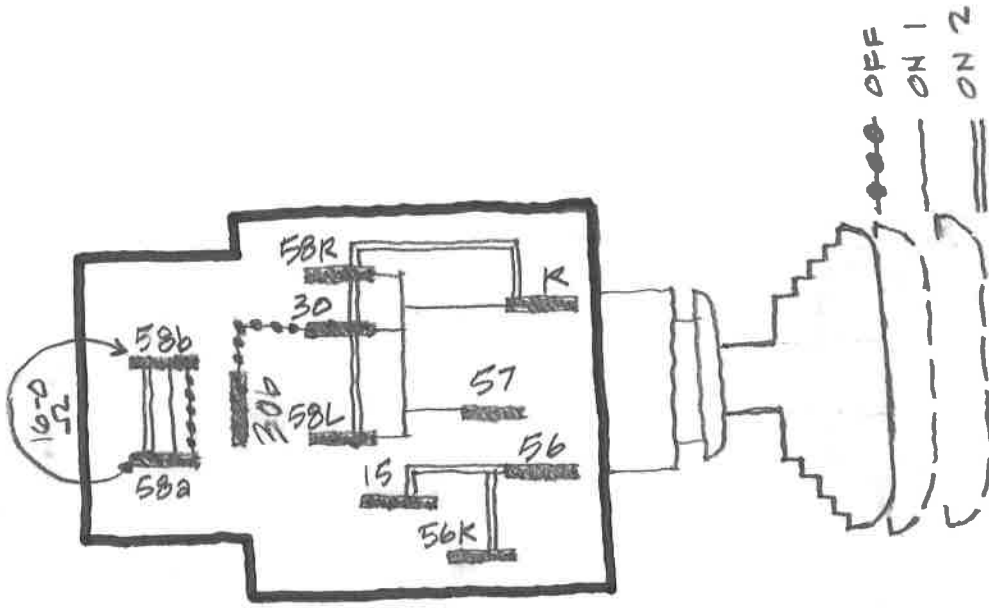

1974-76

1970-73

HEADLIGHT SWITCHES PORSCHE 914

914.613.414.15

02 847105

914.613.414.10

8470