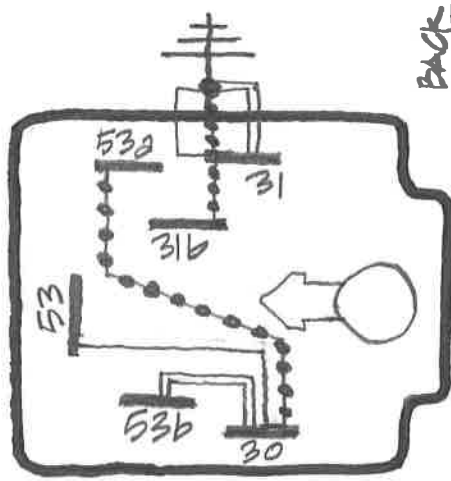

411. 953. 235B

8470

8470

1970-76

FRONT  
KNOB

FOGLIGHT SWITCH  
REAR WINDOW DEF. SW.

61/35-8

1970-71

BACK

FRONT  
KNOB

WIPER/WASHER SWITCH

141.955.317A