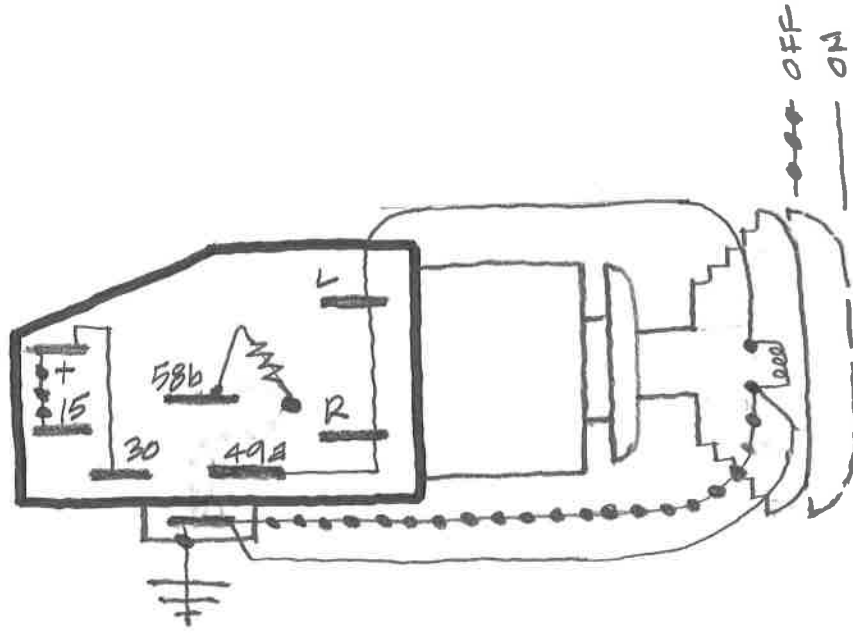

# HEADLIGHT SWITCHES PORSCHE 914

914.613.414.15

02 847105

914.613.414.10

8470

1973-76

1970-72

HAZARD FLASHER SWITCHES PORSCHE 914

BACK

FRONT  
KNOB

WIPER/WASHER SWITCH

141.955.317A