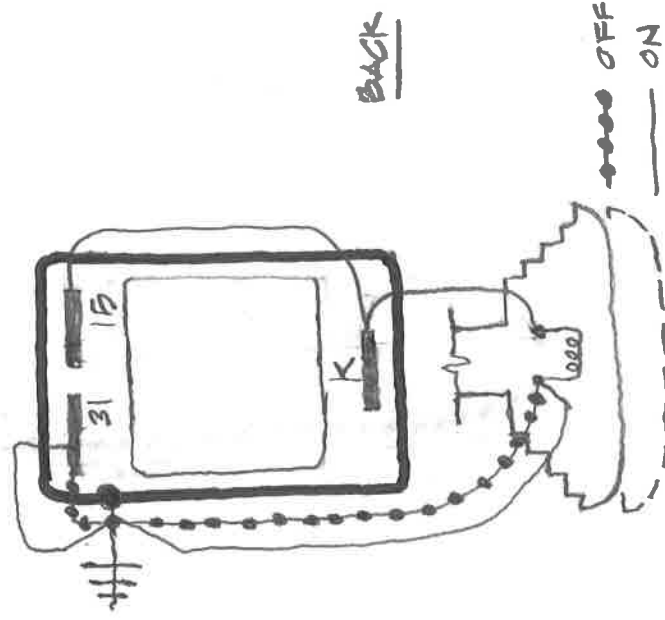

1970-76

FRONT
KNOB

FOGLIGHT SWITCH
REAR WINDOW DEF. SW.

61/35-8

1970-71