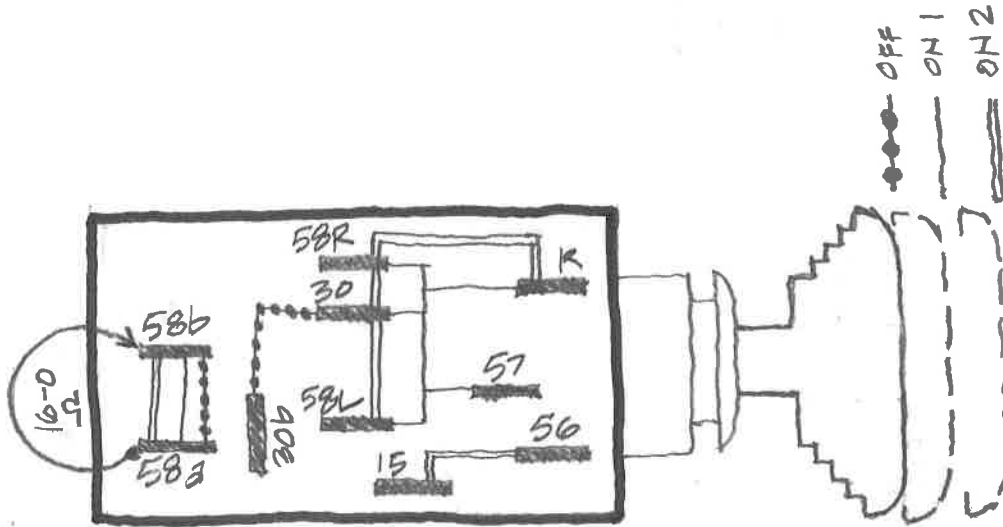

# HEADLIGHT SWITCHES PORSCHE 914

914.613.414.15

02 847105

914.613.414.10

8470

1973-76

1970-72

HAZARD FLASHER SWITCHES PORSCHE 914

BACK

FRONT  
KNOB

WIPER/WASHER SWITCH

141.955.317A